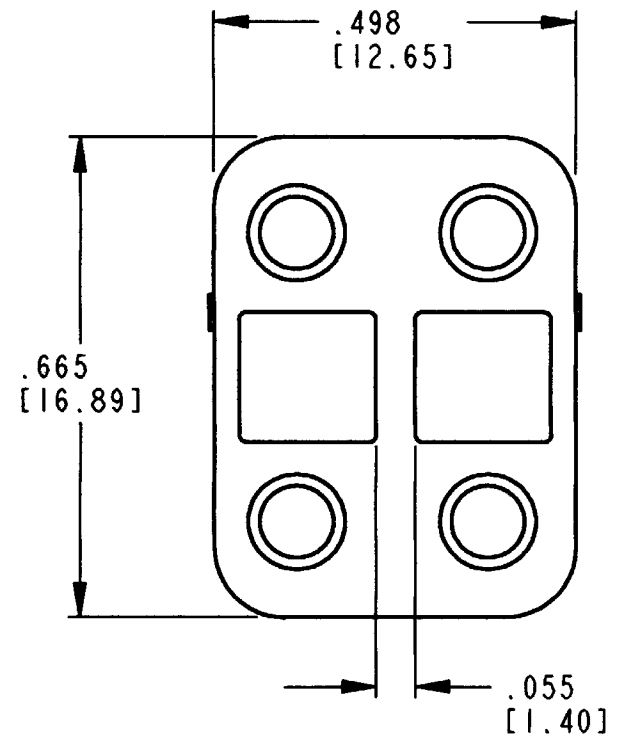

REV
A
WP-4S

REVISIONS			
SYM	DESCRIPTION	DATE	APPROVED
NC	NEW RELEASE PER E.O. P15472	11/7/97	RDR
A	REVISED PER E.O. P15558	2-24-98	RDR

SCALE 2:1

- NOTES:
- DIMENSIONS ARE IN INCHES [METRIC].
 - DIMENSION TOLERANCE: $\pm .015$ [.38].
 - THIS PART MATES WITH DTP06-4S PLUG.
 - COLOR: ORANGE.

SIGNATURE & DATE	
DR	D. MEYER 11/07/97
CHK	<i>S. Band</i> 2-23-98
PE	D. Meyer 2/20/98
APPD	<i>R. Reed</i> 2-24-98
SCALE	4:1
WT	

WEDGE LOCK
FOR 4 CONT. PLUG
HOUSING
DTP SERIES

ENVELOPE

CP	MATL. CODE
The Deutsch Company	
DEUTSCH I.P.D. 3850 INDUSTRIAL AVE. HEMET, CALIF. 92545	
B	WP-4S
DWG SIZE	CODE 11139 SHEET OF