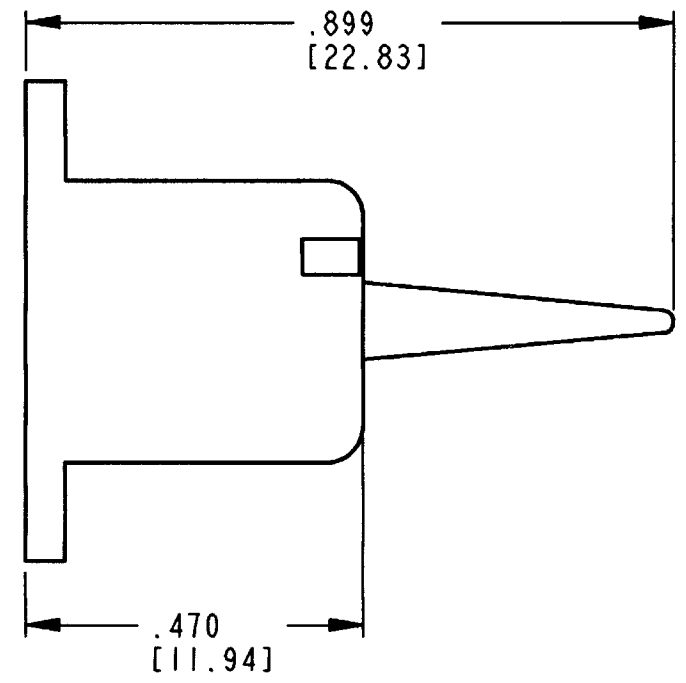

REV
A
WP-4S

REVISIONS			
SYM	DESCRIPTION	DATE	APPROVED
NC	NEW RELEASE PER E.O. P15472	11/7/97	RDR
A	REVISED PER E.O. P15558	2-24-98	RDR

SCALE 2:1

- NOTES:
- DIMENSIONS ARE IN INCHES [METRIC].
 - DIMENSION TOLERANCE: $\pm .015$ [.38].
 - THIS PART MATES WITH DTP06-4S PLUG.
 - COLOR: ORANGE.

SIGNATURE & DATE	
DR	D. MEYER 11/07/97
CHK	<i>S. Band</i> 2-23-98
PE	D. Meyer 2/20/98
APPD	<i>R. Reed</i> 2-24-98
SCALE	4:1
WT	

WEDGE LOCK
FOR 4 CONT. PLUG
HOUSING
DTP SERIES

ENVELOPE

CP	MATL. CODE
The Deutsch Company	
DEUTSCH I.P.D. 3850 INDUSTRIAL AVE. HEMET, CALIF. 92545	
B	WP-4S
DWG SIZE	CODE 11139 SHEET OF